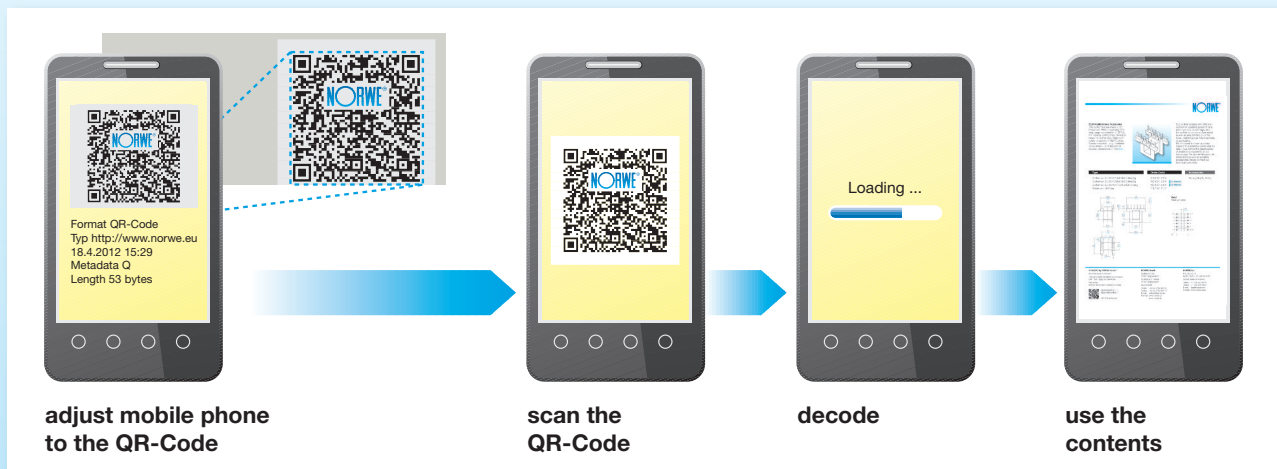

Current product information via QR-Code

The QR-Code on every page of this latest products allow you to access to the very latest data on our website. Not only that, but virtually all NORWE's product information and datasheets which are available to download from our website now have a QR-Code to allow fast, mobile access to the very latest version of the relevant product data.

© 11/2012 by NORWE GmbH

Warranties:
refer to Terms and Conditions of Sale

NORWE GmbH

Postfach 13 56
51691 Bergneustadt
Paulstraße 5, Pernze
51702 Bergneustadt
Deutschland
Telefon +49 (0) 27 63-807-0
Telefax +49 (0) 27 63-807-77
E-mail verkauf@norwe.de
Internet www.norwe.de
www.norwe.eu

NORWE Inc.

P.O. Box 25 11
North Canton, OH 44720-0511
United States of America
Telefon +1-330 497-8113
Telefax +1-330 305-0592
E-mail usa@norwe.com
Internet www.norwe.com

Valid version of
data sheet online

QR Online-Version