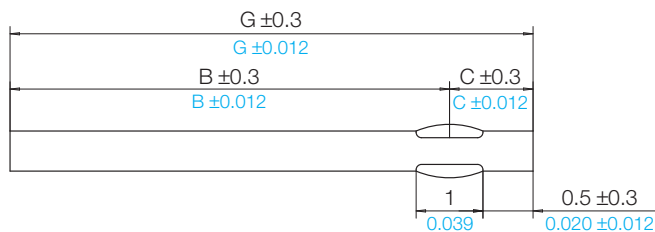

## Classical Notched Press-Fit Solder-Pins (p)

with stamped notches, are made from drawn wire. The cut cross-sections are bare. This type of pin is preferred when pinning small quantities of components manually. Because of the notches this pin has limited use when pinning brittle plastic components.

The material of the pins is tin bronze CuSn 6, subsequently tinned. They are cut to length (incremental steps of 1 mm/0.039 inch). Special lengths or material on request, dimensions in mm/inch.

When ordering please quote type and order-code.

Shape	Type	Order-Code	G	B	C
p1	p110/ua	70370-212	10.0 / 0.394	9.0 / 0.354	1.0 / 0.039
	p111/ua	70375-212	11.0 / 0.433	10.0 / 0.394	1.0 / 0.039
	p112/ua	70371-212	12.0 / 0.472	11.0 / 0.433	1.0 / 0.039
	p113/ua	70373-212	13.0 / 0.512	12.0 / 0.472	1.0 / 0.039
	p114/ua	70374-212	14.0 / 0.551	13.0 / 0.512	1.0 / 0.039
	p115/ua	70378-212	15.0 / 0.591	14.0 / 0.551	1.0 / 0.039
p2	p210/ua	N0628-212	10.0 / 0.394	9.0 / 0.354	1.0 / 0.039
	p211/ua	N0629-212	11.0 / 0.433	10.0 / 0.394	1.0 / 0.039
	p212/ua	N0630-212	12.0 / 0.472	11.0 / 0.433	1.0 / 0.039
	p213/ua	N0631-212	13.0 / 0.512	12.0 / 0.472	1.0 / 0.039
	p214/ua	N0632-212	14.0 / 0.551	13.0 / 0.512	1.0 / 0.039
	p215/ua	N0633-212	15.0 / 0.591	14.0 / 0.551	1.0 / 0.039