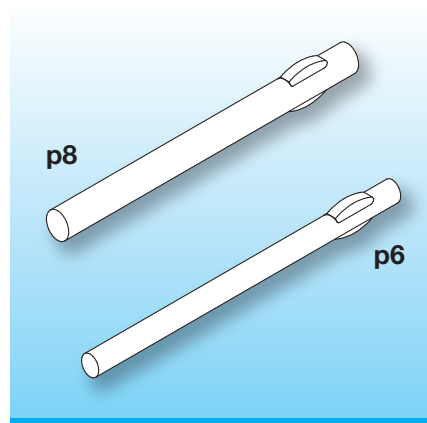

## Classical Notched Press-Fit Solder-Pins (p)

with stamped notches, are made from drawn wire. The cut cross-sections are bare. This type of pin is preferred when pinning small quantities of components manually. Because of the notches this pin has limited use when pinning brittle plastic components.

The material of the pins is tin bronze CuSn 6, subsequently tinned. They are cut to length (incremental steps of 1 mm/0.039 inch). Special lengths or material on request, dimensions in mm/inch.

When ordering please quote type and order-code.

Shape	Type	Order-Code	G	B	C
p1	p110/ua	70370-212	10.0 / 0.394	9.0 / 0.354	1.0 / 0.039
	p111/ua	70375-212	11.0 / 0.433	10.0 / 0.394	1.0 / 0.039
	p112/ua	70371-212	12.0 / 0.472	11.0 / 0.433	1.0 / 0.039
	p113/ua	70373-212	13.0 / 0.512	12.0 / 0.472	1.0 / 0.039
	p114/ua	70374-212	14.0 / 0.551	13.0 / 0.512	1.0 / 0.039
	p115/ua	70378-212	15.0 / 0.591	14.0 / 0.551	1.0 / 0.039
p2	p210/ua	N0628-212	10.0 / 0.394	9.0 / 0.354	1.0 / 0.039
	p211/ua	N0629-212	11.0 / 0.433	10.0 / 0.394	1.0 / 0.039
	p212/ua	N0630-212	12.0 / 0.472	11.0 / 0.433	1.0 / 0.039
	p213/ua	N0631-212	13.0 / 0.512	12.0 / 0.472	1.0 / 0.039
	p214/ua	N0632-212	14.0 / 0.551	13.0 / 0.512	1.0 / 0.039
	p215/ua	N0633-212	15.0 / 0.591	14.0 / 0.551	1.0 / 0.039