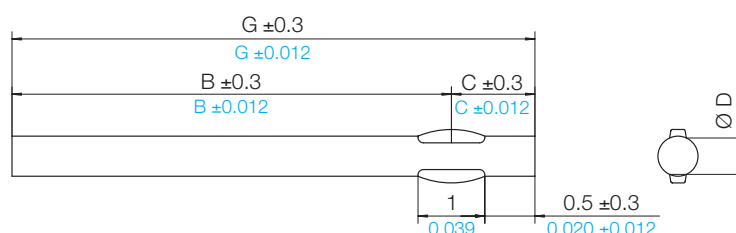

Classical Notched Press-Fit Solder-Pins (p)

with stamped notches, are made from drawn wire. The cut cross-sections are bare. This type of pin is preferred when pinning small quantities of components manually. Because of the notches this pin has limited use when pinning brittle plastic components.

The material of the pins is tin bronze CuSn6, subsequently tinned. They are cut to length (incremental steps of 1 mm/0.039 inch). Special lengths or material on request, dimensions in mm/inch.

When ordering please quote type and order-code.

Shape	Type	Order-Code	G	B	C
p6	p606/ua	70247-212	6.0 / 0.236	5.0 / 0.197	1.0 / 0.039
	p607/ua	70248-212	7.0 / 0.276	6.0 / 0.236	1.0 / 0.039
	p608/ua	70249-212	8.0 / 0.315	7.0 / 0.276	1.0 / 0.039
	p609/ua	70250-212	9.0 / 0.354	8.0 / 0.315	1.0 / 0.039
	p610/ua	70252-212	10.0 / 0.394	9.0 / 0.354	1.0 / 0.039
	p611/ua	70253-212	11.0 / 0.433	10.0 / 0.394	1.0 / 0.039
	p612/ua	70251-212	12.0 / 0.472	11.0 / 0.433	1.0 / 0.039
p8	p807/ua	70100-212	7.0 / 0.276	6.0 / 0.236	1.0 / 0.039
	p808/ua	70103-212	8.0 / 0.315	7.0 / 0.276	1.0 / 0.039
	p809/ua	70116-212	9.0 / 0.354	8.0 / 0.315	1.0 / 0.039
	p810/ua	70104-212	10.0 / 0.394	9.0 / 0.354	1.0 / 0.039
	p811/ua	70303-212	11.0 / 0.433	10.0 / 0.394	1.0 / 0.039
	p812/ua	70105-212	12.0 / 0.472	11.0 / 0.433	1.0 / 0.039
	p813/ua	70313-212	13.0 / 0.512	12.0 / 0.472	1.0 / 0.039
	p814/ua	70300-212	14.0 / 0.551	13.0 / 0.512	1.0 / 0.039
	p815/ua	70117-212	15.0 / 0.591	14.0 / 0.551	1.0 / 0.039

shape	Ø D
p6	0.60 / 0.024
p8	0.80 / 0.031
p1	1.00 / 0.039
p2	1.20 / 0.047

© 06/2005 by NORWE GmbH

All dimensions in mm/inch

The permissible deviations according to DIN 16901 apply as tolerances

Warranties:
refer to Terms and Conditions of Sale