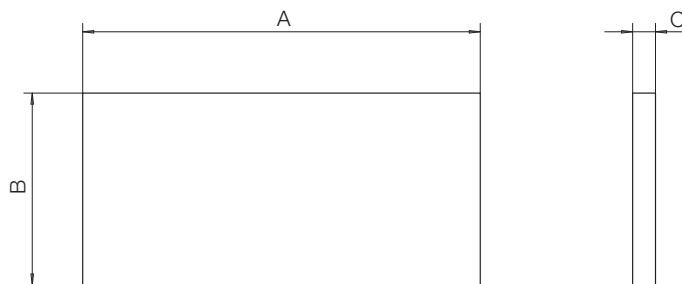

Plastic Cover (RD)

The covers are made in gfr Polyamide PA66 of type p6g (RTI long-range temperature +125 °C). Special materials and designs on request, dimensions in mm/[inch](#).

The covers are designed to seal the potting box RV but can also be stamped, i.e. company logo or type description. To process your order correctly please indicate type of cover and order-code.

| Type | Order-Code | | A | B | C |
|--------------|------------|------------|---------------|---------------|--------------|
| RD 12-5/p6g | N0392-024 | on request | 12.4 0.488 | 5.9 0.232 | 1.0 0.039 |
| RD 17-8/p6g | N0393-024 | on request | 17.4 0.685 | 8.4 0.331 | 1.0 0.039 |
| RD 22-10/p6g | N0394-024 | on request | 22.4 0.882 | 10.9 0.429 | 1.0 0.039 |
| RD 27-13/p6g | N0395-024 | on request | 27.4 1.079 | 13.4 0.528 | 1.0 0.039 |
| RD 32-15/p6g | N0396-024 | on request | 32.4 1.276 | 15.9 0.626 | 1.0 0.039 |
| RD 37-18/p6g | N0397-024 | on request | 37.4 1.472 | 18.4 0.724 | 1.0 0.039 |
| RD 42-20/p6g | 66226-024 | | 42.4 1.669 | 20.9 0.823 | 1.0 0.039 |

© 10/2023 by NORWE GmbH

All dimensions in mm/inch

The permissible deviations according to DIN 16901 apply as tolerances

Warranties:
refer to Terms and Conditions of Sale

Valid version of
data sheet online