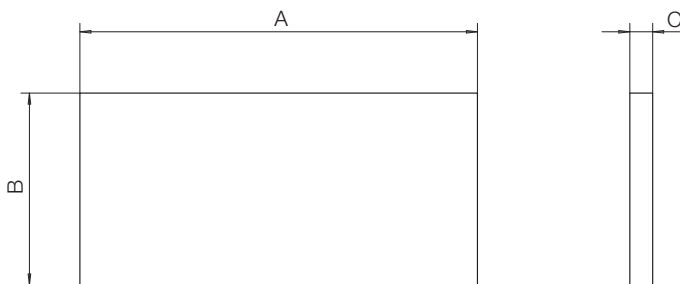

Plastic Cover (RD)

The covers are made in gfr Polyamide PA66 of type p6g (RTI long-range temperature +125 °C). Special materials and designs on request, dimensions in mm/*inch*.

The covers are designed to seal the potting box RV but can also be stamped, i.e. company logo or type description. To process your order correctly please indicate type of cover and order-code.

Type	Order-Code	A	B	C
RD 12-5/p6g	66220-024	12.4 0.488	5.9 0.232	0.8 0.031
RD 17-8/p6g	66221-024	17.4 0.685	8.4 0.331	0.8 0.031
RD 22-10/p6g	66222-024	22.4 0.882	10.9 0.429	0.8 0.031
RD 27-13/p6g	66223-024	27.4 1.079	13.4 0.528	0.8 0.031
RD 32-15/p6g	66224-024	32.4 1.276	15.9 0.626	0.8 0.031
RD 37-18/p6g	66225-024	37.4 1.472	18.4 0.724	0.8 0.031
RD 42-20/p6g	66226-024	42.4 1.669	20.9 0.823	0.8 0.031

© 08/2012 by NORWE GmbH

All dimensions in mm/inch

The permissible deviations according to DIN 16901 apply as tolerances

Warranties:
refer to Terms and Conditions of Sale

Valid version of
data sheet online