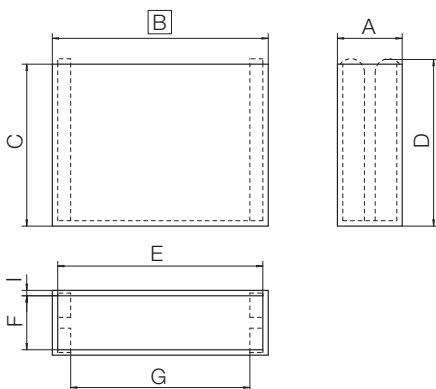

The potting boxes can be used to your individual requirements. In particular they are suitable for potting electrical components such as circuits on pcbs.

Type	Order-Code	A	B	C	D	E	F	G	I
Geh. 11.8/4.3/10.4/p6g	93493-024	5.5 0.217	13.0 0.512	11.0 0.433	-	11.8 0.465	4.3 0.169	-	0.6 0.024
Mgh. 17.0/13.4/7.3/p6g	93484-024	15.0 0.591	20.0 0.787	8.1 0.319	-	19.0 0.748	13.4 0.528	-	0.8 0.031
Geh. 24.0/8.8/9.9/p6g	93463-024	10.0 0.394	25.2 0.992	10.5 0.413	-	24.0 0.945	8.8 0.346	-	0.6 0.024
Kgh. 25.2/10.0/9.7/p6g	93236-024	11.0 0.433	26.2 1.031	10.2 0.402	-	25.2 0.992	10.0 0.394	-	0.5 0.020
MO 270-60-150/p6g	65420-024	6.0 0.236	27.0 1.063	15.0 0.591	-	26.0 1.024	4.8 0.189	24.0 0.945	0.6 0.024
MO 295-60-150/p6g	65415-024	6.0 0.236	29.5 1.161	14.5 0.571	15.0 0.591	28.0 1.102	4.4 0.173	26.0 1.024	0.8 0.031
Geh. 33.1/8.8/9.2/p6g	93465-024	10.0 0.394	34.3 1.350	9.8 0.386	-	33.1 1.303	8.8 0.346	-	0.6 0.024
Geh. 33.1/13.1/13.0/p6g	93415-024	14.5 0.571	34.5 1.358	13.7 0.539	-	33.1 1.303	13.1 0.516	-	0.7 0.028
MO 350-60-150/p6g	65410-024	6.0 0.236	35.0 1.378	14.4 0.567	15.0 0.591	33.5 1.319	4.4 0.173	31.5 1.240	0.8 0.031

### © 08/2012 by NORWE GmbH

All dimensions in mm/inch

The permissible deviations according to DIN 16901 apply as tolerances

Warranties:  
refer to Terms and Conditions of Sale

Valid version of  
data sheet online