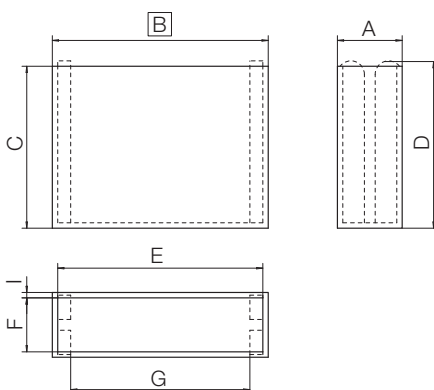

The potting boxes can be used to your individual requirements. In particular they are suitable for potting electrical components such as circuits on pcbs.

Type	Order-Code	A	B	C	D	E	F	G	I
MO 420-70-240/p6g	65405-024	7.0	42.0	23.4	24.0	40.6	5.2	38.4	0.8
Mgh. 39.1/15.0/15.2/p6g	93195-024	0.276	1.654	0.921	0.945	1.598	0.205	1.512	0.031
Mgh. 43.3/27.9/14.9/p6g	93160-024	17.0	42.5	16.4	17.0	39.1	15.0	-	0.9
Mgh. 47.0/8.2/19.0/p6g	93156-024	0.669	1.673	0.646	0.669	1.539	0.591	-	0.035
MO 532-70-230/p6g	65400-024	30.1	45.5	16.2	-	43.3	27.9	-	1.0
Mgh. 51.5/31.5/13.5/p6g	93157-024	1.185	1.791	0.638	-	1.705	1.098	-	0.039
DI-Geh. 19.0/9.0/6.0/pcg	93213-047	10.0	50.0	19.6	20.0	48.2	8.2	47.0	1.1
Becher 21.0/6.7/4.7/pcg	93178-047	0.394	1.969	0.772	0.787	1.898	0.323	1.850	0.043
		7.0	53.2	22.6	23.0	51.4	5.2	48.4	0.9
		0.276	2.094	0.890	0.906	2.024	0.205	1.906	0.035
		33.5	53.5	14.5	15.0	51.5	31.5	-	1.0
		1.319	2.106	0.571	0.591	2.028	1.240	-	0.039
		10.0	20.0	6.5	-	19.0	9.0	-	0.5
		0.394	0.787	0.256	-	0.748	0.354	-	0.020
		9.3	22.0	5.5	-	21.0	8.3	-	0.5
		0.366	0.866	0.217	-	0.827	0.327	-	0.020

### © 08/2012 by NORWE GmbH

All dimensions in mm/inch

The permissible deviations according to DIN 16901 apply as tolerances

Warranties:  
refer to Terms and Conditions of Sale

Valid version of  
data sheet online