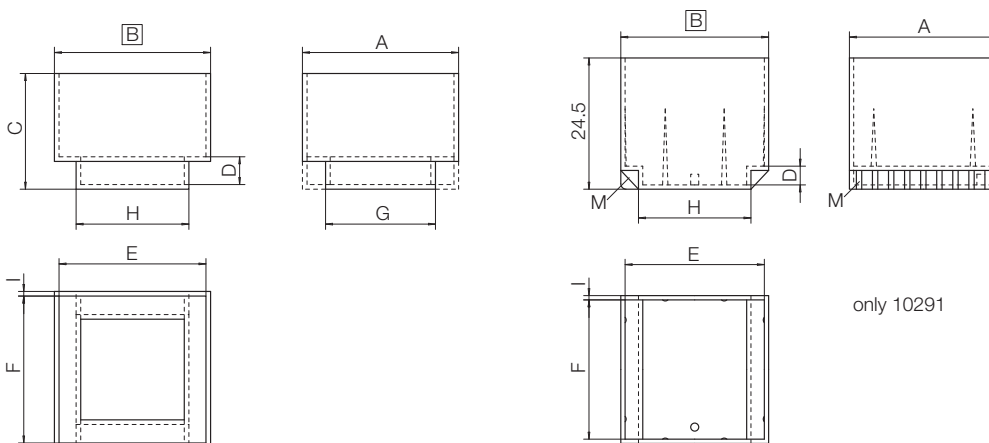

The potting boxes can be used to your special requirements. In particular they are suitable for potting safety transformers of the EE/M, EJ series to meet required creepage and clearance dimensions. Should you need more detailed information please ask for our catalogues. To process your order correctly please indicate type of potting box and order-code.

Type	Order-Code	A	B	C	D	E	F	G	H	I
M 20/vlb/15.0/p6g	00230-024	22.8 0.898	22.8 0.898	16.0 0.630	3.4 0.134	21.2 0.835	21.2 0.835	-	16.0 0.630	0.8 0.031
EE 25/vlb/19.2/p6g	10290-024	27.8 1.094	27.8 1.094	20.1 0.791	3.5 0.138	26.2 1.031	26.2 1.031	-	21.0 0.827	0.8 0.031
EE 25/vlb/23.7/p6g	10291-024	27.6 1.087	27.6 1.087	24.5 0.965	3.5 0.138	26.0 1.024	26.0 1.024	-	21.0 0.827	0.8 0.031
EJ 30/vlc/14.0/p6g	04830-024	32.4 1.276	27.4 1.079	14.8 0.583	4.0 0.157	25.8 1.016	30.8 1.213	22.8 0.898	20.8 0.819	0.8 0.031
EJ 30/vlc/16.0/p6g	04831-024	32.4 1.276	27.4 1.079	16.8 0.661	4.0 0.157	25.8 1.016	30.8 1.213	22.8 0.898	20.8 0.819	0.8 0.031
EJ 30/vlc/19.5/p6g	04832-024	32.4 1.276	27.4 1.079	20.3 0.799	4.0 0.157	25.8 1.016	30.8 1.213	22.8 0.898	20.8 0.819	0.8 0.031
EJ 30/vlc/21.5/p6g	04833-024	32.4 1.276	27.4 1.079	22.3 0.878	4.0 0.157	25.8 1.016	30.8 1.213	22.8 0.898	20.8 0.819	0.8 0.031
EJ 30/vlc/23.5/p6g	04834-024	32.4 1.276	27.4 1.079	24.3 0.957	4.0 0.157	25.8 1.016	30.8 1.213	22.8 0.898	20.8 0.819	0.8 0.031