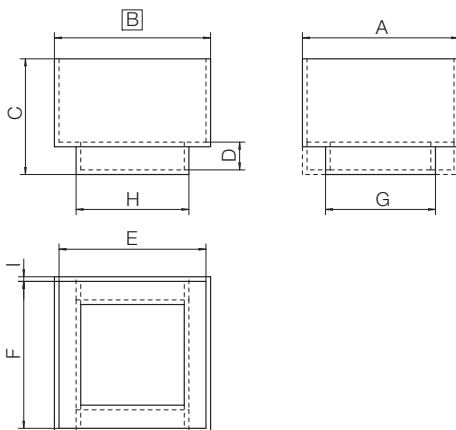

The potting boxes can be used to your special requirements. In particular they are suitable for potting safety transformers of the EE/M, EJ series to meet required creepage and clearance dimensions. Should you need more detailed information please ask for our catalogues. To process your order correctly please indicate type of potting box and order-code.

Type	Order-Code	A	B	C	D	E	F	G	H	I
EJ 30/vlc/24.0/p6g	04820-024	32.4	27.4	24.8	4.0	25.8	30.8	22.8	20.8	0.8
		1.276	1.079	0.976	0.157	1.016	1.213	0.898	0.819	0.031
EJ 30/vlc/26.5/p6g	04899-024	32.4	27.4	27.3	4.0	25.8	30.8	22.8	20.8	0.8
		1.276	1.079	1.075	0.157	1.016	1.213	0.898	0.819	0.031
EJ 30/vlc/29.0/p6g	04835-024	32.4	27.4	29.8	4.0	25.8	30.8	22.8	20.8	0.8
		1.276	1.079	1.173	0.157	1.016	1.213	0.898	0.819	0.031
M 30/vlc/19.5/p6g	00690-024	32.8	32.8	20.3	5.7	31.2	31.2	23.8	23.8	0.8
		1.291	1.291	0.799	0.224	1.228	1.228	0.937	0.937	0.031
M 30/vlc/21.0/p6g	00700-024	32.8	32.8	21.8	5.7	31.2	31.2	23.8	23.8	0.8
		1.291	1.291	0.858	0.224	1.228	1.228	0.937	0.937	0.031
M 30/vlc/25.0/p6g	00980-024	32.8	32.8	25.8	5.7	31.2	31.2	23.8	23.8	0.8
		1.291	1.291	1.016	0.224	1.228	1.228	0.937	0.937	0.031
EE 32/vlb/24.0/p6g	10590-024	35.0	34.0	25.0	5.5	32.4	33.4	29.0	28.0	0.8
		1.378	1.339	0.984	0.217	1.276	1.315	1.142	1.102	0.031
EJ 38/vlc/29.8/p6g	05197-024	41.0	35.0	30.6	5.7	33.4	39.4	29.6	25.2	0.8
		1.614	1.378	1.205	0.224	1.315	1.551	1.165	0.992	0.031