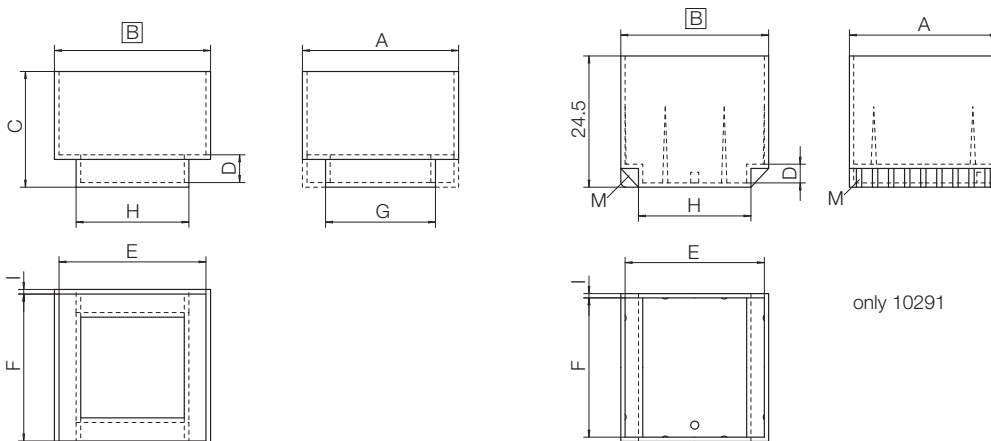

The potting boxes can be used to your special requirements. In particular they are suitable for potting safety transformers of the EE/M, EJ series to meet required creepage and clearance dimensions. Should you need more detailed information please ask for our catalogues. To process your order correctly please indicate type of potting box and order-code.

Type	Order-Code	A	B	C	D	E	F	G	H	I
M 20/vlb/15.0/p6g	00230-024	22.8 0.898	22.8 0.898	16.0 0.630	3.4 0.134	21.2 0.835	21.2 0.835	-	16.0 0.630	0.8 0.031
EE 25/vlb/19.2/p6g	10290-024	27.8 1.094	27.8 1.094	20.1 0.791	3.5 0.138	26.2 1.031	26.2 1.031	-	21.0 0.827	0.8 0.031
EE 25/vlb/23.7/p6g	10291-024	27.6 1.087	27.6 1.087	24.5 0.965	3.5 0.138	26.0 1.024	26.0 1.024	-	21.0 0.827	0.8 0.031
EJ 30/vlc/14.0/p6g	04830-024	32.4 1.276	27.4 1.079	14.8 0.583	4.0 0.157	25.8 1.016	30.8 1.213	22.8 0.898	20.8 0.819	0.8 0.031
EJ 30/vlc/16.0/p6g	04831-024	32.4 1.276	27.4 1.079	16.8 0.661	4.0 0.157	25.8 1.016	30.8 1.213	22.8 0.898	20.8 0.819	0.8 0.031
EJ 30/vlc/19.5/p6g	04832-024	32.4 1.276	27.4 1.079	20.3 0.799	4.0 0.157	25.8 1.016	30.8 1.213	22.8 0.898	20.8 0.819	0.8 0.031
EJ 30/vlc/21.5/p6g	04833-024	32.4 1.276	27.4 1.079	22.3 0.878	4.0 0.157	25.8 1.016	30.8 1.213	22.8 0.898	20.8 0.819	0.8 0.031
EJ 30/vlc/23.5/p6g	04834-024	32.4 1.276	27.4 1.079	24.3 0.957	4.0 0.157	25.8 1.016	30.8 1.213	22.8 0.898	20.8 0.819	0.8 0.031