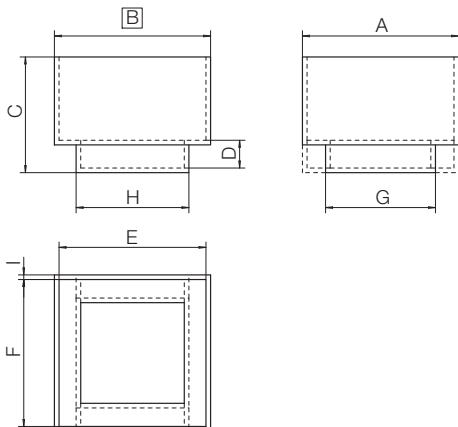

The potting boxes can be used to your special requirements. In particular they are suitable for potting safety transformers of the EE/M, EJ series to meet required creepage and clearance dimensions. Should you need more detailed information please ask for our catalogues. To process your order correctly please indicate type of potting box and order-code.

Type	Order-Code	A	B	C	D	E	F	G	H	I
EJ 38/Mc/31.5/p6g	05 195 - 024	41.0 1.614	35.0 1.378	32.3 1.272	5.9 0.232	33.4 1.315	39.6 1.559	28.7 1.130	24.8 0.976	0.8 0.031
EJ 42/Mc/31.5/p6g	05490 - 024	43.8 1.724	37.0 1.457	32.3 1.272	6.2 0.244	35.4 1.394	42.2 1.661	32.0 1.260	27.7 1.091	0.8 0.031
EJ 42/Mc/32.5/p6g	05495 - 024	45.0 1.772	38.0 1.496	33.3 1.311	7.4 0.291	36.2 1.425	43.2 1.701	30.0 1.181	28.0 1.102	0.9 0.035
EJ 48/Mc/37.0/p6g	05795 - 024	51.0 2.008	43.0 1.693	38.0 1.496	6.6 0.260	41.0 1.614	49.0 1.929	33.6 1.323	30.2 1.189	1.0 0.039
M 42/Mc/36.0/p6g	01435 - 024	46.2 1.819	46.2 1.819	37.2 1.465	8.4 0.331	44.6 1.756	44.6 1.756	33.8 1.331	33.8 1.331	0.8 0.031
EJ 54/Mc/38.2/CR-A3H2G6,sw	06195 - 134	56.0 2.205	47.0 1.850	38.8 1.528	7.0 0.276	45.4 1.787	54.4 2.142	37.4 1.472	33.4 1.315	0.8 0.031