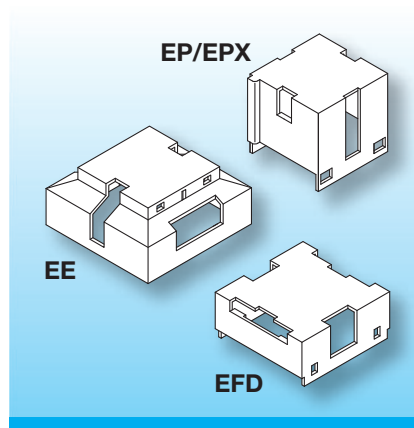

The spring-action Snap-on Cap allows quick assembly of the coilformers and the cores in their correct positioning. The caps have openings at the sides which allows additional glueing. They have a smooth top and can be used for pick-and-place.