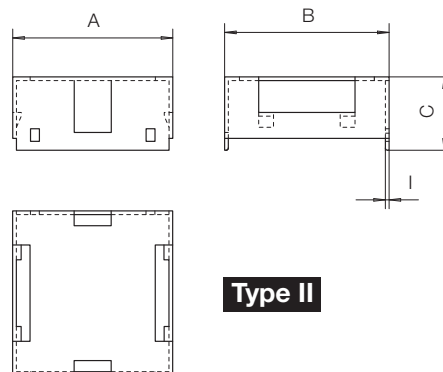

Type II

© 10/2011 by NORWE GmbH

All dimensions in mm/inch

The permissible deviations according to DIN 16901 apply as tolerances

Warranties:

refer to Terms and Conditions of Sale

NORWE GmbH

Postfach 13 56

51691 Bergneustadt

Paulstraße 5, Pernze

51702 Bergneustadt

Deutschland

Telefon +49 (0) 27 63-807-0

Telefax +49 (0) 27 63-807-77

E-mail verkauf@norwe.de

Internet www.norwe.de

www.norwe.eu

NORWE Inc.

P.O. Box 25 11

North Canton, OH 44720-0511

United States of America

Telefon +1-330 497-8113

Telefax +1-330 305-0592

E-mail usa@norwe.com

Internet www.norwe.com