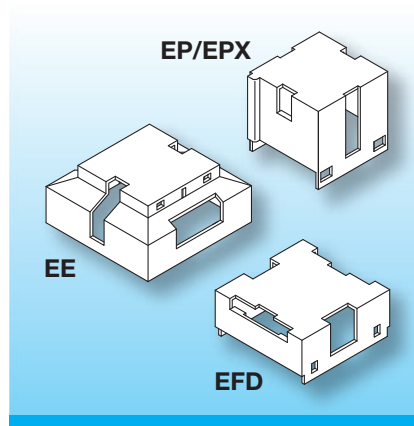

## SMD - Snap-on Caps

The Snap-on Caps are made in gfr Polyamide PA66 of type eg7 (RTI long-range temperature +120° C.)

Special materials – e.g. irradiated cross-linked – and designs on request, dimensions in mm/*inch*.

The spring-action Snap-on Cap allows quick assembly of the coilformers and the cores in their correct positioning. The caps have openings at the sides which allows additional glueing. They have a smooth top and can be used for pick-and-place.