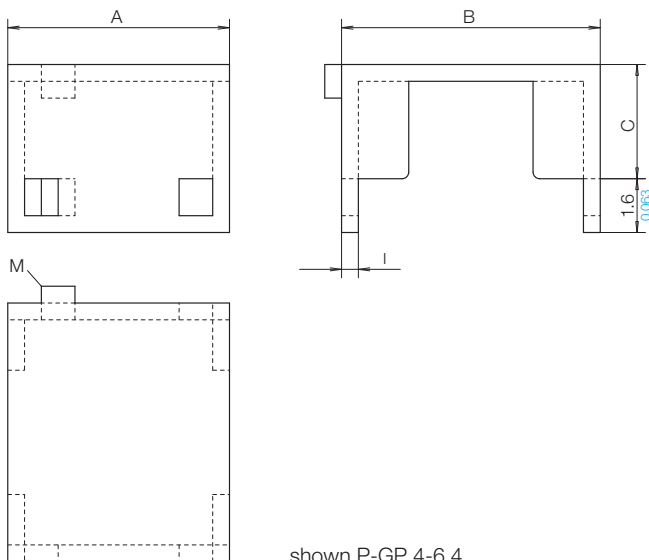

## P-GP Pick and Place Caps

The Pick and Place Caps are made in gfr Polyphenylene Sulfide PPS of type torA504 (RTI long-range temperature +130°C) and are suitable for reflow soldering. Special materials – e.g. irradiated cross-linked – and designs on request, dimensions in mm/inch).

The Pick and Place Caps allow automatic assembly of boards for components mounted on SMD-Carriers (GP) or SMD-Surface Mount Bases (TR-SMD). They connect with the SMD-Carriers and SMD-Base via a snap-on facility.

When ordering please quote type and order-code.

Type	Order-Code	A	B	C	I
P-GP 4-2.4/torA504	66980-132	5.5 / 0.197	6.5 / 0.256	2.4 / 0.094	0.5 / 0.020
P-GP 4-4.4/torA504	66981-132	5.5 / 0.197	6.5 / 0.256	4.4 / 0.173	0.5 / 0.020
P-GP 4-6.4/torA504	66982-132	5.5 / 0.197	6.5 / 0.256	6.4 / 0.252	0.5 / 0.020
P-GP 6-3.4/torA504	66983-132	6.6 / 0.260	7.7 / 0.303	3.4 / 0.139	0.5 / 0.020
P-GP 6-5.4/torA504	66984-132	6.6 / 0.260	7.7 / 0.303	5.4 / 0.213	0.5 / 0.020
P-GP 6-7.4/torA504	66985-132	6.6 / 0.260	7.7 / 0.303	7.4 / 0.291	0.5 / 0.020
P-GP 9-4.4/torA504	66986-132	9.2 / 0.362	10.3 / 0.406	4.4 / 0.173	0.5 / 0.020
P-GP 9-6.4/torA504	66987-132	9.2 / 0.362	10.3 / 0.406	6.4 / 0.252	0.5 / 0.020
P-GP 9-8.4/torA504	66988-132	9.2 / 0.362	10.3 / 0.406	8.4 / 0.331	0.5 / 0.020
P-GP 12-5.4/torA504	66989-132	12.4 / 0.488	13.5 / 0.531	5.4 / 0.213	0.5 / 0.020
P-GP 12-7.4/torA504	66990-132	12.4 / 0.488	13.5 / 0.531	7.4 / 0.291	0.5 / 0.020
P-GP 12-9.4/torA504	66991-132	12.4 / 0.488	13.5 / 0.531	9.4 / 0.370	0.5 / 0.020

### © 08/2011 by NORWE GmbH

All dimensions in mm/inch

The permissible deviations according to DIN 16901 apply as tolerances

Warranties:  
refer to Terms and Conditions of Sale