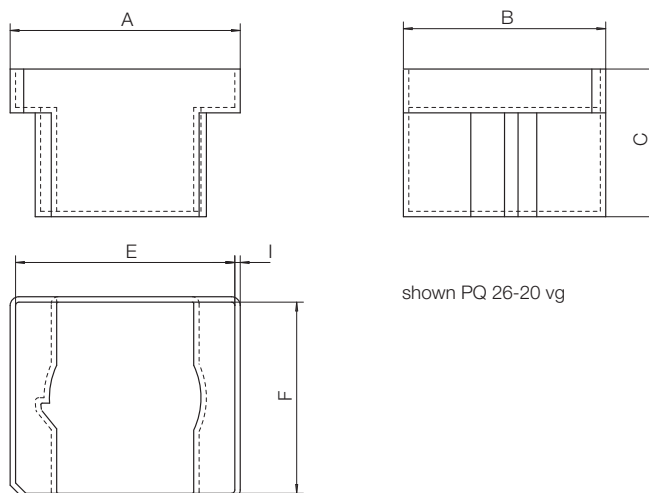

As part of the continuous expansion of the PQ-series – in response to requests from the industries – we now plan to add potting boxes to the list of products.

The PQ-components particularly feature a maximum of output power at a minimum of weight and required space. The dimensions of the potting boxes provide these features. All PQ coilformers with dual-in-line solder-pins are fitted with straight z6 pins and in large dimensions with z8 pins.

When ordering please quote type and order-code.

| Type | Order-Code | | A | B | C | E | G | H |
|-------------------------------|------------|------------|---------------|---------------|---------------|---------------|---------------|--------------|
| PQ 16-11 vg/14.7/A RV250 nat. | N0229-106 | on request | 26.0 1.024 | 20.2 0.795 | 14.7 0.579 | 24.4 0.961 | 18.6 0.732 | 0.8 0.031 |
| PQ 20-16 vg/19.9/A RV250 nat. | N0230-106 | on request | 28.5 1.122 | 23.5 0.925 | 19.9 0.783 | 26.9 1.059 | 25.1 0.988 | 0.8 0.031 |
| PQ 20-20 vg/23.9/A RV250 nat. | N0231-106 | on request | 28.5 1.122 | 23.5 0.925 | 23.9 0.941 | 26.9 1.059 | 25.1 0.988 | 0.8 0.031 |
| PQ 26-20 vg/22.3/A RV250 nat. | N0232-106 | on request | 34.0 1.339 | 29.9 1.177 | 22.3 0.878 | 32.4 1.276 | 28.3 1.114 | 0.8 0.031 |
| PQ 26-25 vg/27.0/A RV250 nat. | N0233-106 | on request | 34.0 1.339 | 29.9 1.177 | 27.0 1.063 | 32.4 1.276 | 28.3 1.114 | 0.8 0.031 |
| PQ 32-20 vg/22.9/A RV250 nat. | N0234-106 | on request | 39.4 1.551 | 35.1 1.382 | 22.9 0.902 | 37.4 1.472 | 33.1 1.303 | 1.0 0.039 |