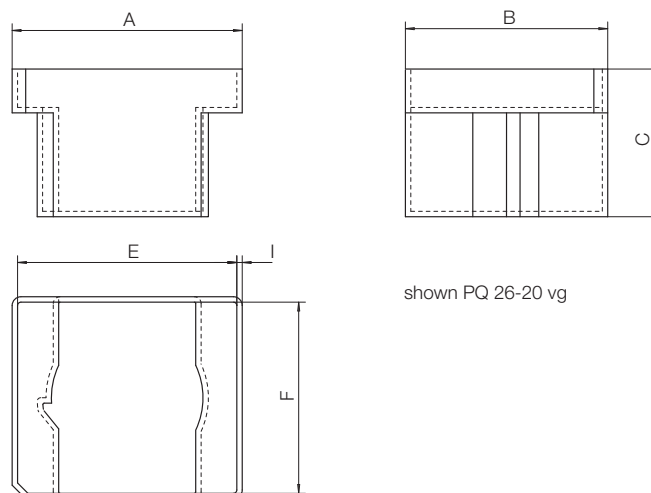

As part of the continuous expansion of the PQ-series – in response to requests from the industries – we now plan to add potting boxes to the list of products.

The PQ-components particularly feature a maximum of output power at a minimum of weight and required space. The dimensions of the potting boxes provide these features. All PQ coilformers with dual-in-line solder-pins are fitted with straight z6 pins and in large dimensions with z8 pins.

When ordering please quote type and order-code.

| Type | Order-Code | | A | B | C | E | G | H |
|-------------------------------|------------|------------|---------------|---------------|---------------|---------------|---------------|--------------|
| PQ 16-11 vg/14.7/A RV250 nat. | N0229-106 | on request | 26.0 1.024 | 20.2 0.795 | 14.7 0.579 | 24.4 0.961 | 18.6 0.732 | 0.8 0.031 |
| PQ 20-16 vg/19.9/A RV250 nat. | N0230-106 | on request | 28.5 1.122 | 23.5 0.925 | 19.9 0.783 | 26.9 1.059 | 25.1 0.988 | 0.8 0.031 |
| PQ 20-20 vg/23.9/A RV250 nat. | N0231-106 | on request | 28.5 1.122 | 23.5 0.925 | 23.9 0.941 | 26.9 1.059 | 25.1 0.988 | 0.8 0.031 |
| PQ 26-20 vg/22.3/A RV250 nat. | N0232-106 | on request | 34.0 1.339 | 29.9 1.177 | 22.3 0.878 | 32.4 1.276 | 28.3 1.114 | 0.8 0.031 |
| PQ 26-25 vg/27.0/A RV250 nat. | N0233-106 | on request | 34.0 1.339 | 29.9 1.177 | 27.0 1.063 | 32.4 1.276 | 28.3 1.114 | 0.8 0.031 |
| PQ 32-20 vg/22.9/A RV250 nat. | N0234-106 | on request | 39.4 1.551 | 35.1 1.382 | 22.9 0.902 | 37.4 1.472 | 33.1 1.303 | 1.0 0.039 |