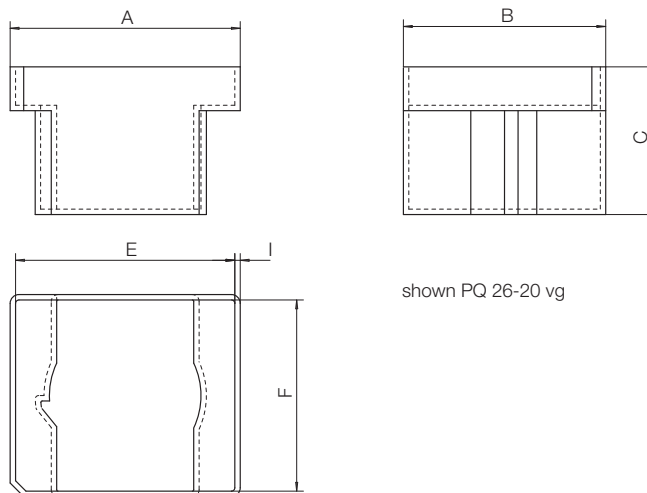

As part of the continuous expansion of the PQ-series – in response to requests from the industries – we now plan to add potting boxes to the list of products.

The PQ-components particularly feature a maximum of output power at a minimum of weight and required space. The dimensions of the potting boxes provide these features. All PQ coilformers with dual-in-line solder-pins are fitted with straight z6 pins and in large dimensions with z8 pins.

When ordering please quote type and order-code.

| Type | Order-Code | | A | B | C | E | G | H |
|-------------------------------|------------|------------|---------------|---------------|---------------|---------------|---------------|--------------|
| PQ 32-30 vg/32.7/A RV250 nat. | N0235-106 | on request | 39.4 1.551 | 35.1 1.382 | 32.7 1.287 | 37.4 1.472 | 33.1 1.303 | 1.0 0.039 |
| PQ 35-25 vg/26.9/A RV250 nat. | N0236-106 | on request | 44.5 1.752 | 38.5 1.516 | 26.9 1.059 | 42.5 1.673 | 36.3 1.429 | 1.0 0.039 |
| PQ 35-35 vg/36.7/A RV250 nat. | N0237-106 | on request | 44.5 1.752 | 38.5 1.516 | 36.7 1.445 | 42.5 1.673 | 36.3 1.429 | 1.0 0.039 |
| PQ 40-40 vg/41.5/A RV250 nat. | N0238-106 | on request | 47.0 1.850 | 44.0 1.732 | 41.5 1.634 | 45.0 1.772 | 42.0 1.654 | 1.0 0.039 |
| PQ 50-50 vg/51.2/A RV250 nat. | N0239-106 | on request | 54.6 2.150 | 53.1 2.091 | 51.2 2.016 | 52.6 2.071 | 51.1 2.012 | 1.0 0.039 |