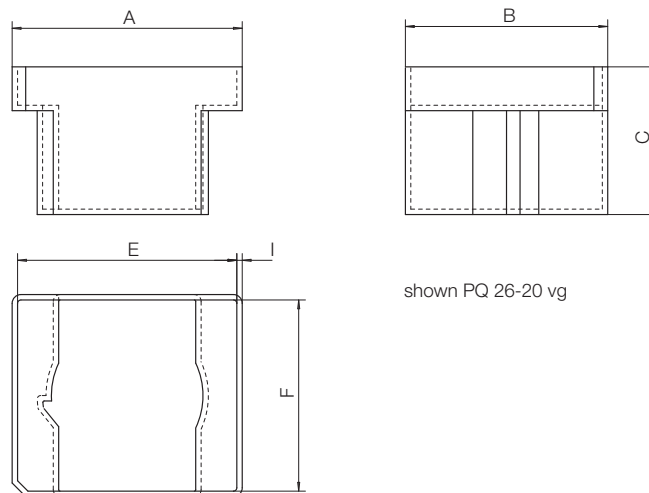

As part of the continuous expansion of the PQ-series – in response to requests from the industries – we now plan to add potting boxes to the list of products.

The PQ-components particularly feature a maximum of output power at a minimum of weight and required space. The dimensions of the potting boxes provide these features. All PQ coilformers with dual-in-line solder-pins are fitted with straight z6 pins and in large dimensions with z8 pins.

When ordering please quote type and order-code.

| Type | Order-Code | | A | B | C | E | G | H |
|-------------------------------|------------|------------|---------------|---------------|---------------|---------------|---------------|--------------|
| PQ 32-30 vg/32.7/A RV250 nat. | N0235-106 | on request | 39.4 1.551 | 35.1 1.382 | 32.7 1.287 | 37.4 1.472 | 33.1 1.303 | 1.0 0.039 |
| PQ 35-25 vg/26.9/A RV250 nat. | N0236-106 | on request | 44.5 1.752 | 38.5 1.516 | 26.9 1.059 | 42.5 1.673 | 36.3 1.429 | 1.0 0.039 |
| PQ 35-35 vg/36.7/A RV250 nat. | N0237-106 | on request | 44.5 1.752 | 38.5 1.516 | 36.7 1.445 | 42.5 1.673 | 36.3 1.429 | 1.0 0.039 |
| PQ 40-40 vg/41.5/A RV250 nat. | N0238-106 | on request | 47.0 1.850 | 44.0 1.732 | 41.5 1.634 | 45.0 1.772 | 42.0 1.654 | 1.0 0.039 |
| PQ 50-50 vg/51.2/A RV250 nat. | N0239-106 | on request | 54.6 2.150 | 53.1 2.091 | 51.2 2.016 | 52.6 2.071 | 51.1 2.012 | 1.0 0.039 |