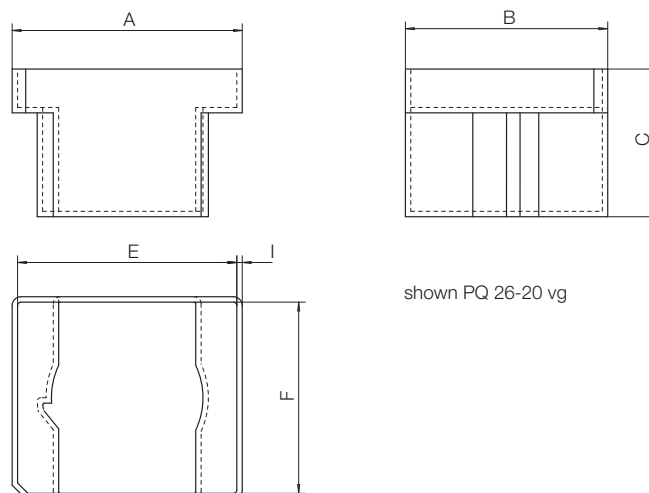

As part of the continuous expansion of the PQ-series – in response to requests from the industries – we now plan to add potting boxes to the list of products.

The PQ-components particularly feature a maximum of output power at a minimum of weight and required space. The dimensions of the potting boxes provide these features. All PQ coilformers with dual-in-line solder-pins are fitted with straight z6 pins and in large dimensions with z8 pins.

When ordering please quote type and order-code.

| Type | Order-Code | | A | B | C | E | G | H |
|-------------------------------|------------|------------|---------------|---------------|---------------|---------------|---------------|--------------|
| PQ 16-11 vg/14.7/A RV250 nat. | N0229-106 | on request | 26.0 1.024 | 20.2 0.795 | 14.7 0.579 | 24.4 0.961 | 18.6 0.732 | 0.8 0.031 |
| PQ 20-16 vg/19.9/A RV250 nat. | N0230-106 | on request | 28.5 1.122 | 23.5 0.925 | 19.9 0.783 | 26.9 1.059 | 25.1 0.988 | 0.8 0.031 |
| PQ 20-20 vg/23.9/A RV250 nat. | N0231-106 | on request | 28.5 1.122 | 23.5 0.925 | 23.9 0.941 | 26.9 1.059 | 25.1 0.988 | 0.8 0.031 |
| PQ 26-20 vg/22.3/A RV250 nat. | N0232-106 | on request | 34.0 1.339 | 29.9 1.177 | 22.3 0.878 | 32.4 1.276 | 28.3 1.114 | 0.8 0.031 |
| PQ 26-25 vg/27.0/A RV250 nat. | N0233-106 | on request | 34.0 1.339 | 29.9 1.177 | 27.0 1.063 | 32.4 1.276 | 28.3 1.114 | 0.8 0.031 |
| PQ 32-20 vg/22.9/A RV250 nat. | N0234-106 | on request | 39.4 1.551 | 35.1 1.382 | 22.9 0.902 | 37.4 1.472 | 33.1 1.303 | 1.0 0.039 |