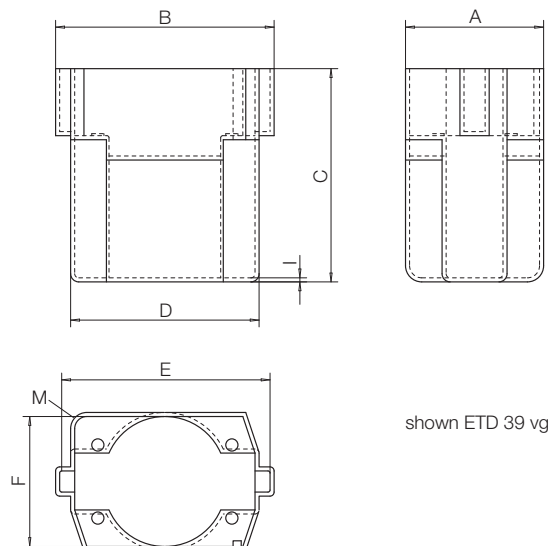

The boxes are suitable as enclosures for vertical ETD coilformers. (Not suitable for ETD coilformers with side-wrapping pins/tags).

When ordering please quote type and order-code.

Type	Order-Code		A	B	C	D	E	F	I
ETD 19 vg/37.0/A RV250 nat.	N0065-106	on request	23.1 0.909	33.4 1.315	37.0 1.457	26.6 1.047	31.4 1.236	21.5 0.846	0.8 0.031
ETD 24 vg/38.4/A RV250 nat.	N0066-106	on request	25.6 1.008	38.4 1.512	38.4 1.512	31.6 1.244	36.4 1.433	24.0 0.945	0.8 0.031
ETD 29 vg/44.5/A RV250 nat.	93129-106		29.0 1.142	44.3 1.744	44.5 1.752	37.2 1.465	42.3 1.665	27.0 1.063	1.0 0.039
ETD 34 vg/47.5/A RV250 nat.	N0067-106	on request	31.4 1.236	48.8 1.921	47.5 1.870	41.4 1.630	46.8 1.843	29.4 1.157	1.0 0.039
ETD 39 vg/52.5/A RV250 nat.	93131-106		34.0 1.33	53.8 2.118	52.5 2.067	46.4 1.827	51.8 2.039	32.0 1.260	1.0 0.039

### © 10/2021 by NORWE GmbH

All dimensions in mm/inch

The permissible deviations according to DIN 16901 apply as tolerances

Warranties:  
refer to Terms and Conditions of Sale

Valid version of  
data sheet online