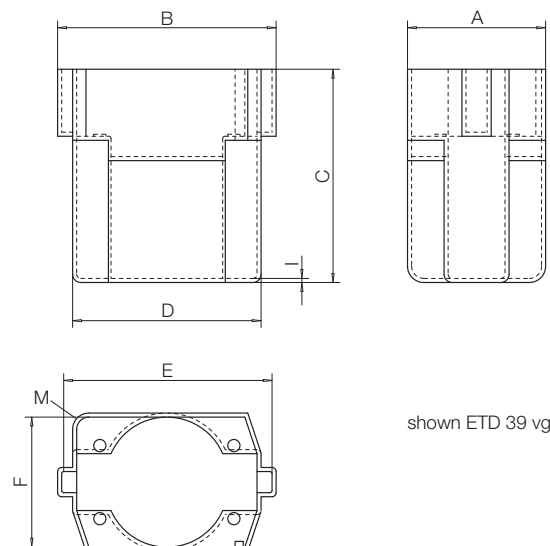

The boxes are suitable as enclosures for vertical ETD coilformers. (Not suitable for ETD coilformers with side-wrapping pins/tags).

When ordering please quote type and order-code.

Type	Order-Code	A	B	C	D	E	F	I
ETD 44 vg/56.5/A RV250 nat.	93132-106	37.0 1.457	58.8 2.315	56.5 2.224	51.4 2.024	56.8 2.236	35.0 1.378	1.0 0.039
ETD 49 vg/60.5/A RV250 nat.	N0068-106	40.5 1.594	63.8 2.512	60.5 2.382	56.4 2.220	61.8 2.433	38.5 1.516	1.0 0.039
ETD 54 vg/65.0/A RV250 nat.	N0030-106	43.0 1.693	70.1 2.760	65.0 2.559	62.6 2.465	68.1 2.681	41.0 1.614	1.0 0.039
ETD 59 vg/71.0/A RV250 nat.	N0031-106	46.0 1.811	75.5 2.972	71.0 2.795	68.0 2.677	73.5 2.894	44.0 1.732	1.0 0.039

© 10/2021 by NORWE GmbH

All dimensions in mm/inch

The permissible deviations according to DIN 16901 apply as tolerances

Warranties:  
refer to Terms and Conditions of Sale

**NORWE GmbH**

Paulstraße 5, Pernze  
51702 Bergneustadt  
Deutschland