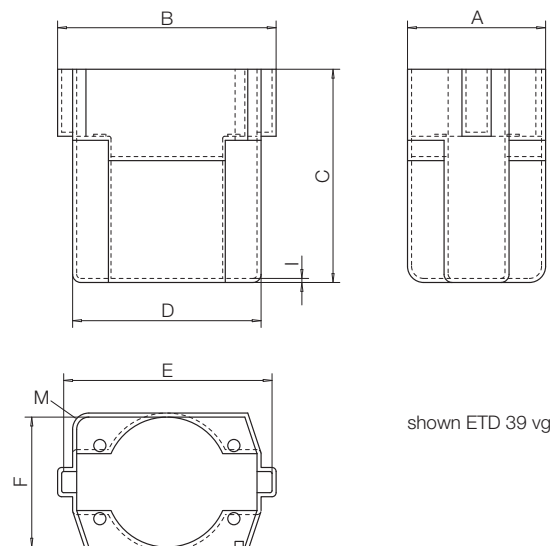

© 10/2021 by NORWE GmbH

All dimensions in mm/inch

The permissible deviations according to DIN 16901 apply as tolerances

Warranties:  
refer to Terms and Conditions of Sale

Valid version of  
data sheet online

The boxes are suitable as enclosures for vertical ETD coilformers. (Not suitable for ETD coilformers with side-wrapping pins/tags).

When ordering please quote type and order-code.

Type	Order-Code	A	B	C	D	E	F	I
ETD 44 vg/56.5/A RV250 nat.	93132-106	37.0 1.457	58.8 2.315	56.5 2.224	51.4 2.024	56.8 2.236	35.0 1.378	1.0 0.039
ETD 49 vg/60.5/A RV250 nat.	N0068-106	40.5 1.594	63.8 2.512	60.5 2.382	56.4 2.220	61.8 2.433	38.5 1.516	1.0 0.039
ETD 54 vg/65.0/A RV250 nat.	N0030-106	43.0 1.693	70.1 2.760	65.0 2.559	62.6 2.465	68.1 2.681	41.0 1.614	1.0 0.039
ETD 59 vg/71.0/A RV250 nat.	N0031-106	46.0 1.811	75.5 2.972	71.0 2.795	68.0 2.677	73.5 2.894	44.0 1.732	1.0 0.039