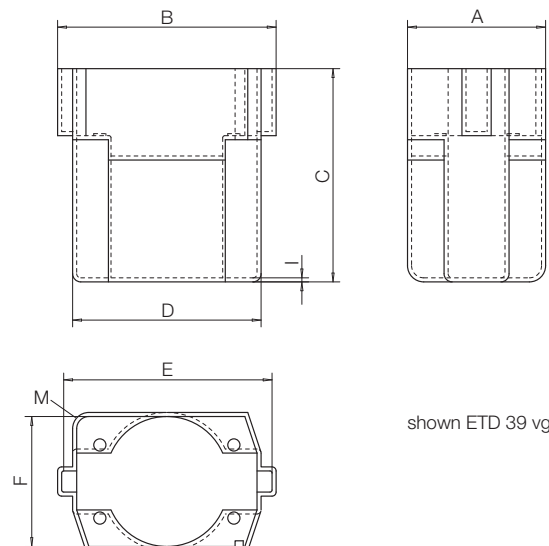

The boxes are suitable as enclosures for vertical ETD coilformers. (Not suitable for ETD coilformers with side-wrapping pins/tags).

When ordering please quote type and order-code.

Type	Order-Code		A	B	C	D	E	F	I
ETD 19 vg/37.0/A RV250 nat.	N0065-106	on request	23.1 0.909	33.4 1.315	37.0 1.457	26.6 1.047	31.4 1.236	21.5 0.846	0.8 0.031
ETD 24 vg/38.4/A RV250 nat.	N0066-106	on request	25.6 1.008	38.4 1.512	38.4 1.512	31.6 1.244	36.4 1.433	24.0 0.945	0.8 0.031
ETD 29 vg/44.5/A RV250 nat.	93129-106		29.0 1.142	44.3 1.744	44.5 1.752	37.2 1.465	42.3 1.665	27.0 1.063	1.0 0.039
ETD 34 vg/47.5/A RV250 nat.	N0067-106	on request	31.4 1.236	48.8 1.921	47.5 1.870	41.4 1.630	46.8 1.843	29.4 1.157	1.0 0.039
ETD 39 vg/52.5/A RV250 nat.	93131-106		34.0 1.33	53.8 2.118	52.5 2.067	46.4 1.827	51.8 2.039	32.0 1.260	1.0 0.039

© 10/2021 by NORWE GmbH

All dimensions in mm/inch

The permissible deviations according to DIN 16901 apply as tolerances

Warranties:  
refer to Terms and Conditions of Sale

Valid version of  
data sheet online