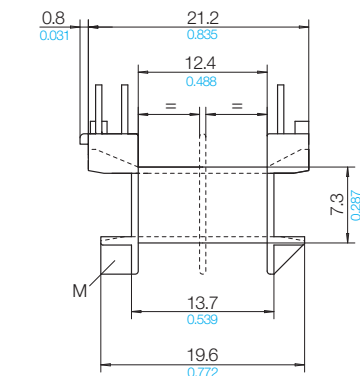

## EE 8 – EE 32 Horizontal

The coilformers are made in gfr Polyamide PA66 of type p6g (RTI long-range temperature +125° C), A RV250 nat. (RTI long-range temperature +100° C) and A3X2G10, sw (RTI long-range temperature +115° C). Pin material is tin bronze, tinned for solder-tags and brass, tinned for solder-tags. Max. solder temperature +350° C, 2 sec. Special materials – e.g. irradiated cross-linked – and designs on request, dimensions in mm/*inch*.

This group of horizontal coilformers is sorted by ferrite core / lamination size and each by pinning with straight pins, side-wrapping pins, solder-tags and conventional coilformers.

Most designs feature terminal strips with “noses” which provide tension-relief of the winding wires and “stand-offs” which allow clean soldering of the coilformer onto the pcb to minimize cold-solder joints. Some coilformers also feature extended flanges to prevent clips sliding off.

**Grid**  
View pin-side

z608 F = 3.5±0.3/0.138±0.012  
z609 F = 4.8±0.3/0.189±0.012

without Snap-on Potting Box  
for Snap-on Potting Box  
and Potting Box

01 A 2 G / 01 A 1 M

© 07/2018 by NORWE GmbH

Warranties:  
refer to Terms and Conditions of Sale