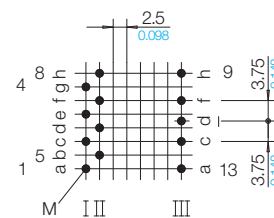

EE 8 – EE 32 Horizontal

The coilformers are made in gfr Polyamide PA66 of type p6g (RTI long-range temperature +125° C), A RV250 nat. (RTI long-range temperature +100° C) and A3X2G10, sw (RTI long-range temperature +115° C). Pin material is tin bronze, tinned for solder-tags and brass, tinned for solder-tags. Max. solder temperature +350° C, 2 sec. Special materials – e.g. irradiated cross-linked – and designs on request, dimensions in mm/*inch*.

This group of horizontal coilformers is sorted by ferrite core / lamination size and each by pinning with straight pins, side-wrapping pins, solder-tags and conventional coilformers.

Most designs feature terminal strips with “noses” which provide tension-relief of the winding wires and “stand-offs” which allow clean soldering of the coilformer onto the pcb to minimize cold-solder joints. Some coilformers also feature extended flanges to prevent clips sliding off.

Type	Order-Code	Accessories
Coilformer: EE 20/1k/g7-6/2,5-g(h),bh/A RV250 nat.	1 0 0 5 5 - 1 0 6	Spring-Clip SB-EF/E 20
Coilformer: EE 20/2k/g7-6/2,5-g(h),bh/A RV250 nat.	1 0 0 5 6 - 1 0 6	Snap-on Potting Box EE 20/25.0
Solder-pin: z608/ua	7 3 2 6 4 - 2 1 2	Potting Box EE 20/vf
Solder-pin: z609/ua	7 3 2 6 5 - 2 1 2	

Grid
View pin-side

z608 F = 3.5±0.3/0.138±0.012
z609 F = 4.8±0.3/0.189±0.012

without Snap-on Potting Box
for Snap-on Potting Box
and Potting Box

01 A 2 G / 01 A 1 M

© 07/2018 by NORWE GmbH

Warranties:
refer to Terms and Conditions of Sale

NORWE GmbH

Postfach 13 56
51691 Bergneustadt
Paulstraße 5, Pernze
51702 Bergneustadt
Deutschland
Telefon +49 (0) 27 63-807-0
Telefax +49 (0) 27 63-807-77
E-mail verkauf@norwe.de
Internet www.norwe.de
www.norwe.eu

NORWE Inc.