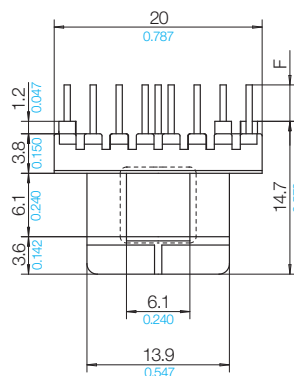

## EE 8 – EE 32 Horizontal

The coilformers are made in gfr Polyamide PA66 of type p6g (RTI long-range temperature +125° C), A RV250 nat. (RTI long-range temperature +100° C) and A3X2G10, sw (RTI long-range temperature +115° C). Pin material is tin bronze, tinned for solder-tags and brass, tinned for solder-tags. Max. solder temperature +350° C, 2 sec. Special materials – e.g. irradiated cross-linked – and designs on request, dimensions in mm/*inch*.

This group of horizontal coilformers is sorted by ferrite core / lamination size and each by pinning with straight pins, side-wrapping pins, solder-tags and conventional coilformers.

Most designs feature terminal strips with “noses” which provide tension-relief of the winding wires and “stand-offs” which allow clean soldering of the coilformer onto the pcb to minimize cold-solder joints. Some coilformers also feature extended flanges to prevent clips sliding off.

Type	Order-Code	Accessories
Coilformer: EE 20/1k/g7-6/2,5-g(h),bh/A RV250 nat.	1 0 0 5 5 - 1 0 6	Spring-Clip SB-EF/E 20
Coilformer: EE 20/2k/g7-6/2,5-g(h),bh/A RV250 nat.	1 0 0 5 6 - 1 0 6	Snap-on Potting Box EE 20/25.0
Solder-pin: z608/ua	7 3 2 6 4 - 2 1 2	Potting Box EE 20/vf
Solder-pin: z609/ua	7 3 2 6 5 - 2 1 2	

**Grid**  
View pin-side

z608 F = 3.5±0.3/0.138±0.012  
z609 F = 4.8±0.3/0.189±0.012

without Snap-on Potting Box  
for Snap-on Potting Box  
and Potting Box

01 A 2 G / 01 A 1 M

© 07/2018 by NORWE GmbH

Warranties:  
refer to Terms and Conditions of Sale