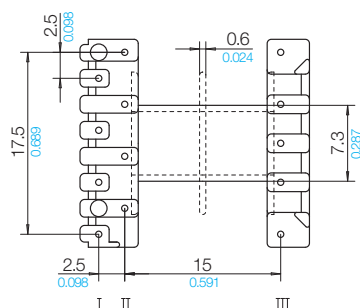

## EE 8 – EE 32 Horizontal

The coilformers are made in gfr Polyamide PA66 of type p6g (RTI long-range temperature +125° C), A RV250 nat. (RTI long-range temperature +100° C) and A3X2G10, sw (RTI long-range temperature +115° C). Pin material is tin bronze, tinned for solder-tags and brass, tinned for solder-tags. Max. solder temperature +350° C, 2 sec. Special materials – e.g. irradiated cross-linked – and designs on request, dimensions in mm/*inch*.

This group of horizontal coilformers is sorted by ferrite core / lamination size and each by pinning with straight pins, side-wrapping pins, solder-tags and conventional coilformers.

Most designs feature terminal strips with “noses” which provide tension-relief of the winding wires and “stand-offs” which allow clean soldering of the coilformer onto the pcb to minimize cold-solder joints. Some coilformers also feature extended flanges to prevent clips sliding off.

Type	Order-Code	Accessories
Coilformer: EE 20/1k/g7-6/2,5-g(h),bh/A RV250 nat.	1 0 0 5 5 - 1 0 6	Spring-Clip SB-EF/E 20
Coilformer: EE 20/2k/g7-6/2,5-g(h),bh/A RV250 nat.	1 0 0 5 6 - 1 0 6	Snap-on Potting Box EE 20/25.0
Solder-pin: z608/ua	7 3 2 6 4 - 2 1 2	Potting Box EE 20/vf
Solder-pin: z609/ua	7 3 2 6 5 - 2 1 2	

**Grid**  
View pin-side

z608 F = 3.5±0.3/0.138±0.012  
z609 F = 4.8±0.3/0.189±0.012

without Snap-on Potting Box  
for Snap-on Potting Box  
and Potting Box

01 A 2 G / 01 A 1 M

© 07/2018 by NORWE GmbH

Warranties:  
refer to Terms and Conditions of Sale