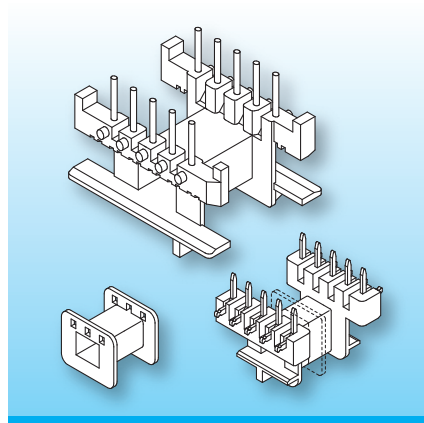

## EE 8 – EE 32 Horizontal

The coilformers are made in gfr Polyamide PA66 of type p6g (RTI long-range temperature +125° C), A RV250 nat. (RTI long-range temperature +100° C) and A3X2G10, sw (RTI long-range temperature +115° C). Pin material is tin bronze, tinned for solder-tags and brass, tinned for solder-tags. Max. solder temperature +350° C, 2 sec. Special materials – e.g. irradiated cross-linked – and designs on request, dimensions in mm/*inch*.

This group of horizontal coilformers is sorted by ferrite core / lamination size and each by pinning with straight pins, side-wrapping pins, solder-tags and conventional coilformers.

Most designs feature terminal strips with “noses” which provide tension-relief of the winding wires and “stand-offs” which allow clean soldering of the coilformer onto the pcb to minimize cold-solder joints. Some coilformers also feature extended flanges to prevent clips sliding off.

Type	Order-Code	Accessories
Coilformer: EE 20/1k/g7-6/2,5-g(h),bh/A RV250 nat.	1 0 0 5 5 - 1 0 6	Spring-Clip SB-EF/E 20
Coilformer: EE 20/2k/g7-6/2,5-g(h),bh/A RV250 nat.	1 0 0 5 6 - 1 0 6	Snap-on Potting Box EE 20/25.0
Solder-pin: z608/ua	7 3 2 6 4 - 2 1 2	Potting Box EE 20/vf
Solder-pin: z609/ua	7 3 2 6 5 - 2 1 2	