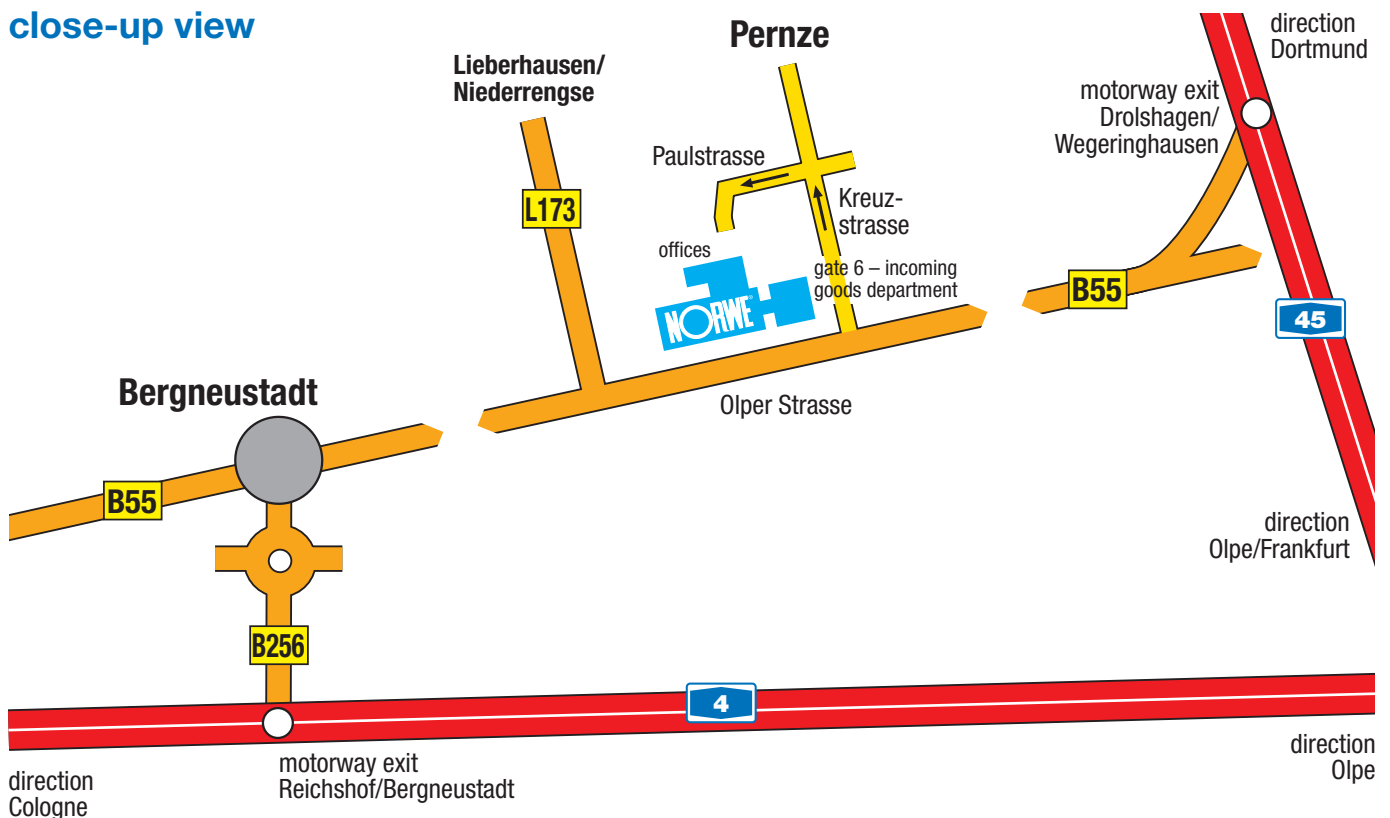

How you find the NORWE team: We wish you a good trip and will be pleased to welcome you!

Coming from Cologne (A 4), direction Olpe:

- exit Reichshof/Bergneustadt
- feeder road (B 256) to Bergneustadt
- being on the roundabout go out "12 o'clock"
- at the traffic lights turn right, direction Olpe (B55)
- after having passed through Bergneustadt and Wiedenest (about 5 km) the next village is Pernze
- NORWE is located on the left direct by the roadside B 55
- pass the company's building and turn left, then take the next turning on your left into Paulstrasse – parking space for our customers is available

Coming from Frankfurt or Dortmund (A 45):

- exit Drolshagen/Wegeringhausen
- stay on the feeder road, direction Bergneustadt/Olpe till it finishes
- then turn right, direction Bergneustadt (B 55)
- Pernze is the first village in the valley
- NORWE is located on the right direct by the roadside B 55
- just before passing the company's building turn right, then take the next turning on your left into Paulstrasse – parking space for our customers is available

close-up view

NORWE GmbH

Postfach 13 56
D-51691 Bergneustadt

Paulstraße 5, Pernze
D-51702 Bergneustadt

Telephone +49 (0) 27 63-8 07-0
Telefax +49 (0) 27 63-8 07-77
E-mail verkauf@norwe.de
Internet www.norwe.de

NORWE Inc.

P.O. Box 25 11
USA- North Canton, OH 44720-0511

Telephone +1-330 896-3681
Telefax +1-330 896-4793
E-mail usa@norwe.com
Internet www.norwe.com