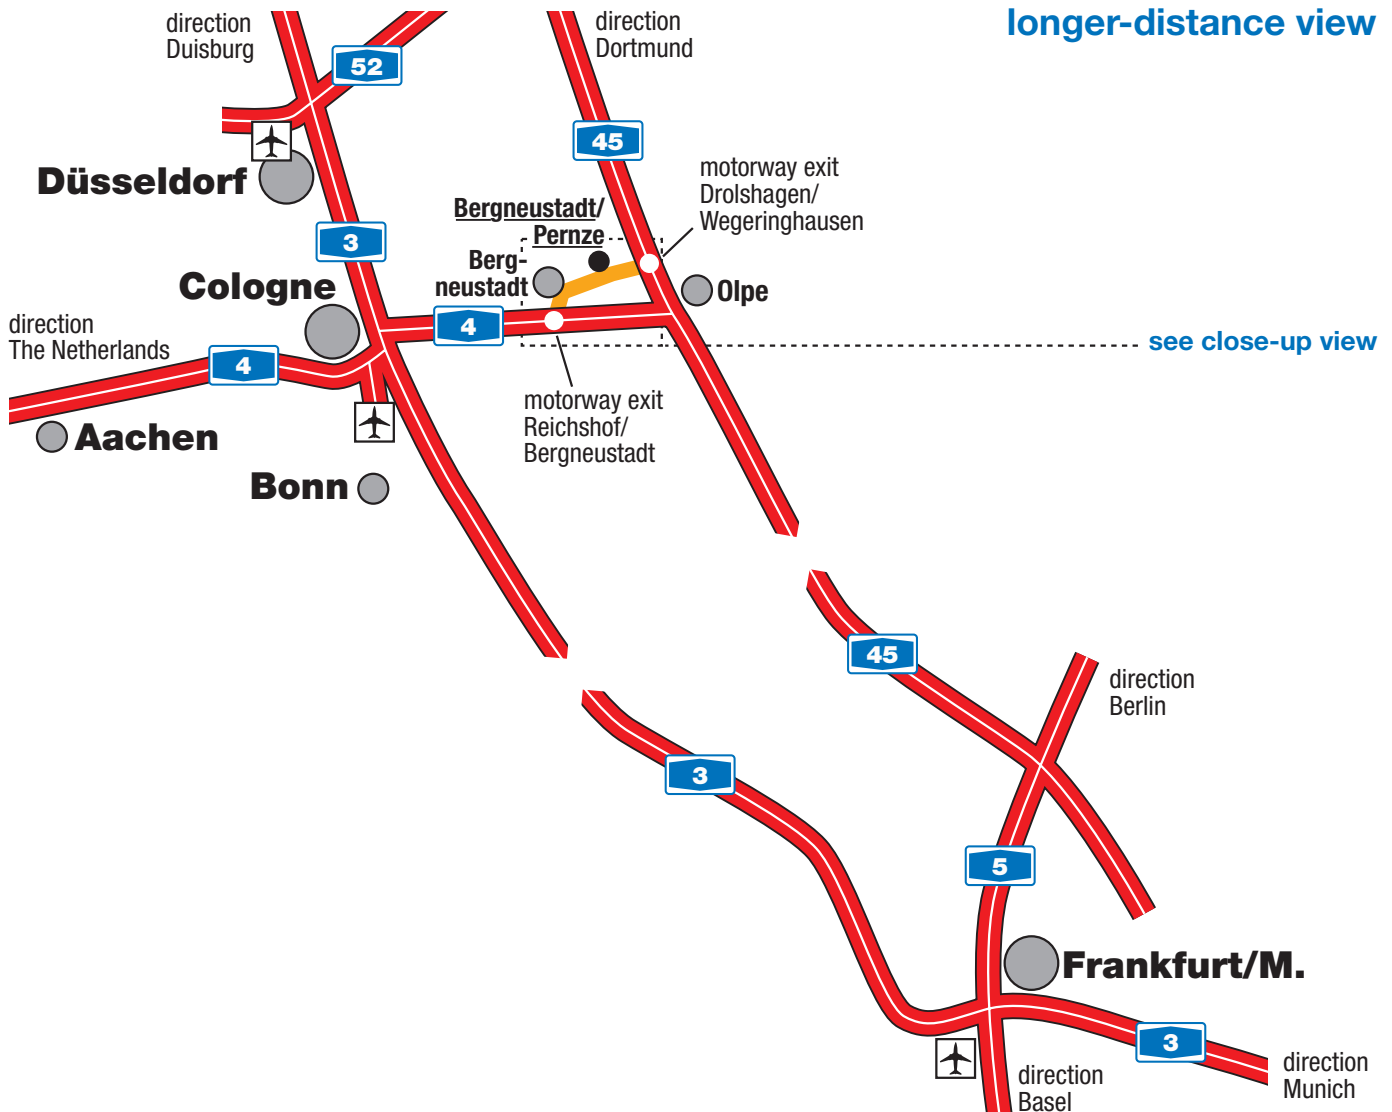

How you find the NORWE team:

We wish you a good trip and will be pleased to welcome you!

NORWE GmbH

Postfach 13 56
D-51691 Bergneustadt

Paulstraße 5, Pernze
D-51702 Bergneustadt

Telephone +49 (0) 27 63-8 07-0
Telefax +49 (0) 27 63-8 07-77
E-mail verkauf@norwe.de
Internet www.norwe.de

NORWE Inc.

P.O. Box 25 11
USA- North Canton, OH 44720-0511

Telephone +1-330 896-3681
Telefax +1-330 896-4793
E-mail usa@norwe.com
Internet www.norwe.com